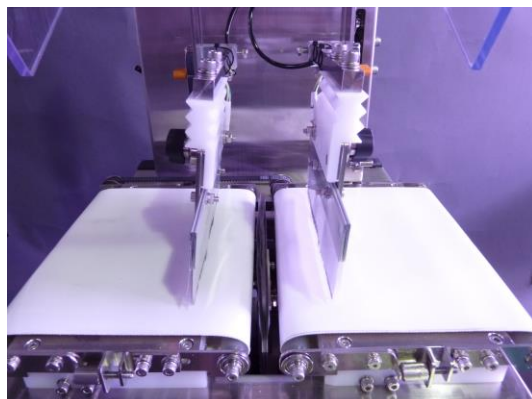

IN-LINE MODEL FOR FOOD PRODUCTS

Torerude

Other custom-made models can be designed in accordance with products.

Pharmaceutical products

- -IV-Bag
- -Plastic ampoules
- -Plastic bottles
- -Ophthalmic container

Food products

- -Pouch packaging products
- -Ham/sausage pack
- -Yogurt package
- -etc

Others

- -Tube packaging products
- -Cosmetic product container
- -Hair conditioners/ Shampoo sachet
- -etc