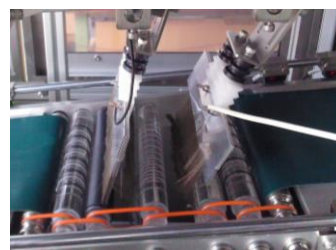

MICRO-HOLE DETECTOR

LEAKPECIO Torerude

Micro-hole Detector with innovative and improved method, performs swift detection on all surfaces.

FEATURES OF LEAKPECIO/Torerude DETECTION METHOD

The state of the art Micro-hole detector for: Hermitically sealed container in field of Pharmaceuticals, Foods, and other general products.

Unlike other electronic Micro-hole detectors, it can detect pinholes that were impossible to detect without damaging the product or its packaging. Instant detection is performed by use of an electrification method.

Repeated detection is possible

-Micro-holes will not be enlarged by repeated detections

Advance system

-Whole surface can be detected at the same time
-Air inside the container does not interfere the detection efficiency
-Position of the micro-hole can be determined

Able to inspect products which were not able to by conventional method

-Non-electrolyte liquid or distilled water can be inspected

IN-LINE MODEL FOR IV BAG

LEAKPECIO