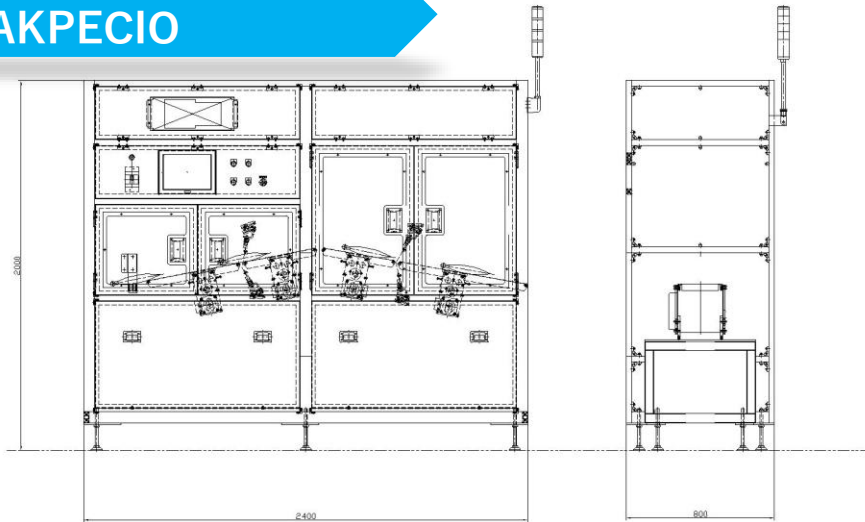

IN-LINE MODEL FOR IV BAG
LEAKPECIO