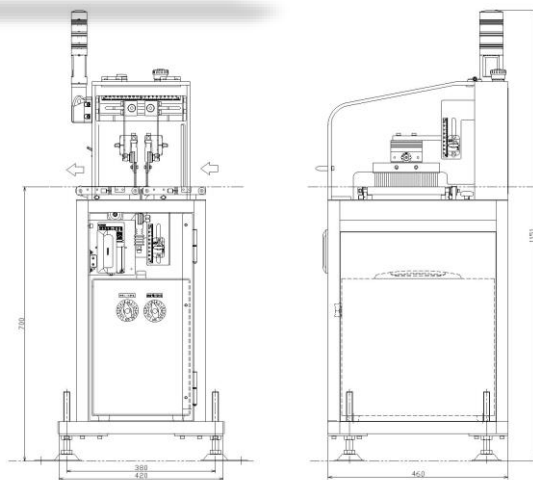

IN-LINE MODEL FOR FOOD PRODUCTS
Torerude